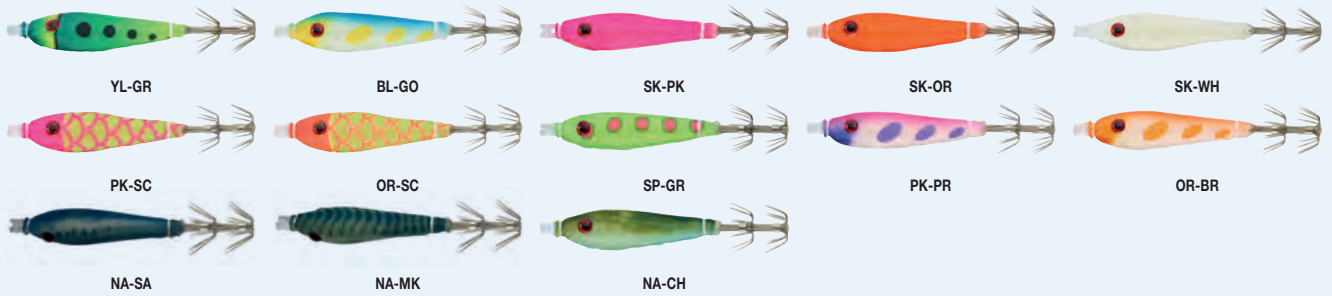

### SUNSQUID OPPIÄ

With a soft phosphorescent body covered with an ultra-resistant iridescent material and a rolling swivel for optimal position in the water, Sunsquid Oppai will drive all squid crazy day and night! - Perfect to use on a Tataki rig method or in conjunction with Bad Gambas as a teaser, the Sunsquid Oppai are the major asset to successful squid fishing - Available in sizes S (5.5cm) and size M (6.5cm)

LURES

OPPAÏ

NEW

OPPAÏ SUNSQUID IKA HANTA

Soft body squid jig - Use for tataki or above a weighted Shin Ika D.C.B type squid jig - Gel body for fast animation and slow sink rate - Natural or phosphorescent body - Ultra sharp double hook basket - Size #1.5 - 50mm - 2.8g