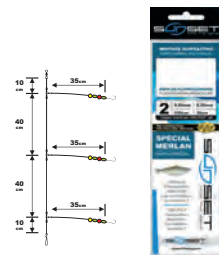

SURFCASTING RIG RS COMPETITION MULTI SPECIES

Rig: Multi-species for worm fishing - Ultra versatile - Bait: all coastal worms - Suitable for all sea conditions

CODE	DESCRIPTION	BARCODE	TRADE P.	RRP	MOQ
STSAL18402X70N2	SURFCASTING RIG RS COMPETITION MULTI SPECIES 2X70 N2	3 352210 709134	5,50€	5,90€	5
STSAL18402X70N1	SURFCASTING RIG RS COMPETITION MULTI SPECIES 2X70 N1	3 352210 709141	5,50€	5,90€	5

SURFCASTING RIG RS COMPETITION FLAT FISH SPECIAL / FLUORO

Rig: special flatfish (plaice, sole, dab, flounder, etc.) - Baits: coastal worms, small shellfish, mackerel or sardine florets - Advice: Use a 150g disengageable sinker - Length 130cm - Main line 50/100 - Stacks: 30/100 - 3 stacks of 50cm fluorocarbon - Hook N°4

CODE	DESCRIPTION	BARCODE	TRADE P.	RRP	MOQ
STSAK18333X50N6	SURFCASTING RIG RS COMPETITION FLAT FISH SPECIAL / FLUORO 3X50 N6	3 352210 709110	5,60€	5,90€	5
STSAK18333X50N4	SURFCASTING RIG RS COMPETITION FLAT FISH SPECIAL / FLUORO 3X50 N4	3 352210 668264	5,60€	5,90€	5

SURFCASTING RIG RS COMPETITION SEABASS SPECIAL / FLUORO

Sea rigs specially designed for bass worm fishing - Bait: all sea worms - Advice: Reserve the smallest worms for the top rig. Its floating bead will give life to your bait - Length 180cm - Line body 50/100 - leaders: 35/100 - 3 fluorocarbon leaders of 70cm - Hook N° 2

CODE	DESCRIPTION	BARCODE	TRADE P.	RRP	MOQ
STSAK18303X70N2	SURFCASTING RIG RS COMPETITION SPECIAL BAR / FLUORO 3X70 N2	3 352210 668226	6,20€	6,90€	5
STSAK18302X150N1/0	SURFCASTING RIG RS COMPETITION SPECIAL BAR / FLUORO 2X150 N1/0	3 352210 668233	6,20€	6,90€	5

SURFCASTING RIG RS COMPETITION SPARIDAE SPECIAL / FLUORO