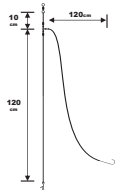

CODE	DESCRIPTION	BARCODE	TRADE P.	RRP	MOQ
STSAK18391EN1/0	SURFCASTING RIG RS COMPETITION SPECIAL LONGUE DISTANCE / FLUORO 1 EMPILE N1/0	3 352210 668325	5,50€	5,90€	5
STSAK18392EN1	SURFCASTING RIG RS COMPETITION SPECIAL LONGUE DISTANCE / FLUORO 2 EMPILES N1	3 352210 668332	6,40€	6,90€	5
STSAK18393EN2	SURFCASTING RIG RS COMPETITION SPECIAL LONGUE DISTANCE / FLUORO 3 EMPILES N2	3 352210 668349	7,40€	7,90€	5