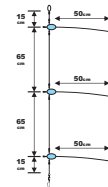

CODE	DESCRIPTION	BARCODE	TRADE P.	RRP	MOQ
STSAK18233X50N6	BOAT RIG RS COMPETITION SEA BREAM SPECIAL / FLUORO 3X50 N6	3 552210 668080	4,80€	5,20€	5
STSAK18233X50N4	BOAT RIG RS COMPETITION SEA BREAM SPECIAL / FLUORO 3X50 N4	3 552210 668097	4,80€	5,20€	5
STSAK18233X50N2	BOAT RIG RS COMPETITION SEA BREAM SPECIAL / FLUORO 3X50 N2	3 552210 709073	4,80€	5,20€	5