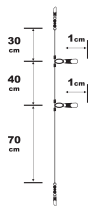

CODE	DESCRIPTION	BARCODE	TRADE P.	RRP	MOQ
STSA12172EN2	BOAT RIG RS COMPETITION SPECIAL TATAKI 2 SNAPS X2PCS	3 552210 707130	6,20€	6,50€	5
STSA12173EN2	BOAT RIG RS COMPETITION SPECIAL TATAKI 3 SNAPS X2PCS	3 552210 709219	7,30€	7,50€	5

BOAT SPECIAL

BOAT RIG RS COMPETITION SEA BREAM SPECIAL / FLUORO

Delicate sea rigs for sea bream etc - Baits: squid strip, cockles, squid, sardine floret - Advice: use a coloured egg lead (white, yellow ...) from 80g to 220g in depending on the current - Length 160cm - 3 fluorocarbon leaders of 50cm - Available in hooks N° 6 and 4