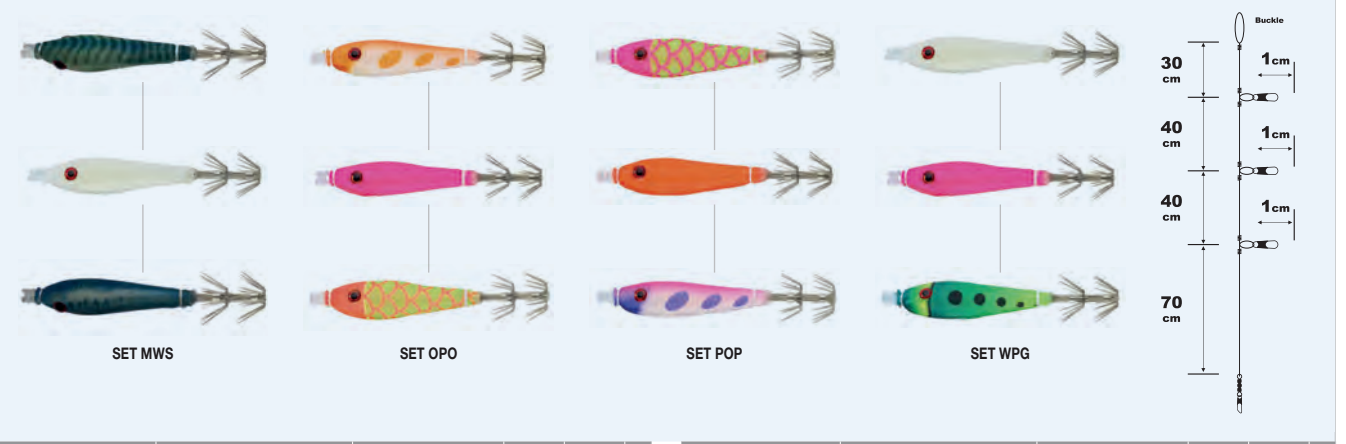

### SUNSQUID OPPIÄ RIG IKA HANTA

Ready to use rig with 3 different coloured Oppai - Tied on japanese snap - Tataki special - Length : 1,80m - Diameter 30/100

CODE	DESCRIPTION	BARCODE	TRADE P.	RRP	MOQ	CODE	DESCRIPTION	BARCODE	TRADE P.	RRP	MOQ
STSLN500915MWS	RIGGED OPPIÄ SUNSQUID IKA HANTA #1.5 X3 - SET MWS	3 552210 841346	9,50€	9,90€	5	STSLN500915POP	RIGGED OPPIÄ SUNSQUID IKA HANTA #1.5 X3 - SET POP	3 552210 841360	9,50€	9,90€	5
STSLN500915OPO	RIGGED OPPIÄ SUNSQUID IKA HANTA #1.5 X3 - SET OPO	3 552210 841353	9,50€	9,90€	5	STSLN500915WPG	RIGGED OPPIÄ SUNSQUID IKA HANTA #1.5 X3 - SET WPG	3 552210 841377	9,50€	9,90€	5