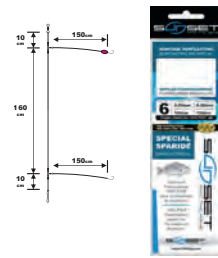

SURFCASTING RIG RS COMPETITION MULTI SPECIES

Rig: Multi-species for worm fishing - Ultra versatile - Bait: all coastal worms - Suitable for all sea conditions

CODE	DESCRIPTION	BARCODE	TRADE P.	RRP	MOQ
STSAL18402X70N2	SURFCASTING RIG RS COMPETITION MULTI SPECIES 2X70 N2	3 352210 709134	5,50€	5,90€	5
STSAL18402X70N1	SURFCASTING RIG RS COMPETITION MULTI SPECIES 2X70 N1	3 352210 709141	5,50€	5,90€	5

SURFCASTING RIG RS COMPETITION FLAT FISH SPECIAL / FLUORO

Rig: special flatfish (plaice, sole, dab, flounder, etc.) - Baits: coastal worms, small shellfish, mackerel or sardine florets - Advice: Use a 150g disengageable sinker - Length 130cm - Main line 50/100 - Stacks: 30/100 - 3 stacks of 50cm fluorocarbon - Hook N°4

CODE	DESCRIPTION	BARCODE	TRADE P.	RRP	MOQ
STSAK18333X50N6	SURFCASTING RIG RS COMPETITION FLAT FISH SPECIAL / FLUORO 3X50 N6	3 352210 709110	5,60€	5,90€	5
STSAK18333X50N4	SURFCASTING RIG RS COMPETITION FLAT FISH SPECIAL / FLUORO 3X50 N4	3 352210 668264	5,60€	5,90€	5

SURFCASTING RIG RS COMPETITION SEABASS SPECIAL / FLUORO

Sea rigs specially designed for bass worm fishing - Bait: all sea worms - Advice: Reserve the smallest worms for the top rig. Its floating bead will give life to your bait - Length 180cm - Line body 50/100 - leaders: 35/100 - 3 fluorocarbon leaders of 70cm - Hook N° 2

CODE	DESCRIPTION	BARCODE	TRADE P.	RRP	MOQ
STSAK18303X70N2	SURFCASTING RIG RS COMPETITION SPECIAL BAR / FLUORO 3X70 N2	3 352210 668226	6,20€	6,90€	5
STSAK18302X150N1/0	SURFCASTING RIG RS COMPETITION SPECIAL BAR / FLUORO 2X150 N1/0	3 352210 668233	6,20€	6,90€	5

SURFCASTING RIG RS COMPETITION SPARIDAE SPECIAL / FLUORO