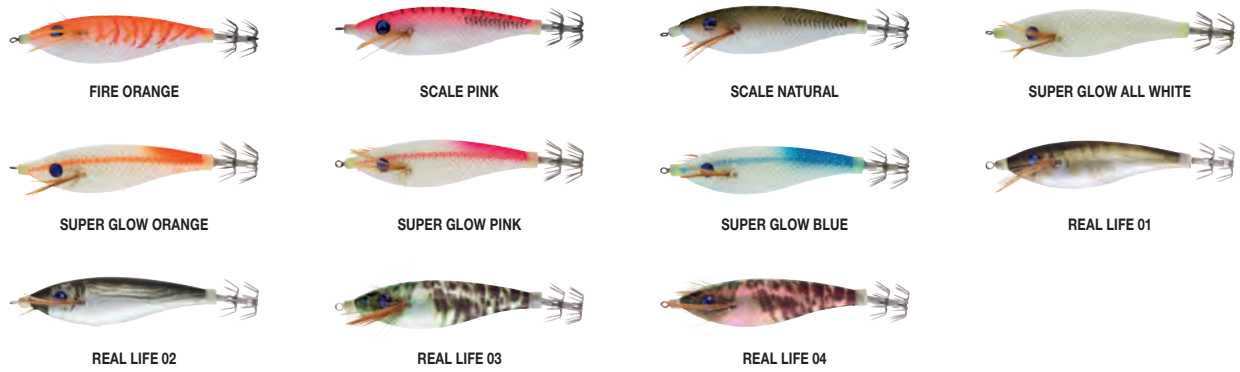

LURES

SQUID JIGS

SUNSQUID BIG MAMMA FLOATING

Designed for cuttlefish and squid fishing on drop shot, tatakai, Big Mamma floating squid lures are fitted with a phosphorescent body coated with an ultra-resistant iridescent fabric - Provided with rattles inside, the Big Mamma are genuine cephalopod magnets! Available in 2 sizes : Length: 70mm - Weight: 10g / 80mm - Weight: 13g

CODE	DESCRIPTION	BARCODE	TRADE P.	RRP	MOQ
STSLF560070FI-OR	SUNSQUID BIG MAMMA FLOATING 7CM FIRE ORANGE	3 352210 591890	3,60€	3,90€	5
STSLF560070SC-PK	SUNSQUID BIG MAMMA FLOATING 7CM SCALE PINK	3 352210 591937	3,60€	3,90€	5
STSLF560070SC-NA	SUNSQUID BIG MAMMA FLOATING 7CM SCALE NATURAL	3 352210 591944	3,60€	3,90€	5
STSLF560070SG-AW	SUNSQUID BIG MAMMA FLOATING 7CM SUPER GLOW ALL WHITE	3 352210 590305	3,60€	3,90€	5
STSLF560070SG-OR	SUNSQUID BIG MAMMA FLOATING 7CM SUPER GLOW ORANGE	3 352210 590312	3,60€	3,90€	5
STSLF560070SG-PK	SUNSQUID BIG MAMMA FLOATING 7CM SUPER GLOW PINK	3 352210 590329	3,60€	3,90€	5
STSLF560070SG-BL	SUNSQUID BIG MAMMA FLOATING 7CM SUPER GLOW BLUE	3 352210 590336	3,60€	3,90€	5
STSLF560070RL-01	SUNSQUID BIG MAMMA FLOATING 7CM REAL LIFE 01	3 352210 664426	3,60€	3,90€	5
STSLF560070RL-02	SUNSQUID BIG MAMMA FLOATING 7CM REAL LIFE 02	3 352210 664433	3,60€	3,90€	5
STSLF560070RL-03	SUNSQUID BIG MAMMA FLOATING 7CM REAL LIFE 03	3 352210 664440	3,60€	3,90€	5
STSLF560070RL-04	SUNSQUID BIG MAMMA FLOATING 7CM REAL LIFE 04	3 352210 664457	3,60€	3,90€	5

CODE	DESCRIPTION	BARCODE	TRADE P.	RRP	MOQ
STSLF560080FI-OR	SUNSQUID BIG MAMMA FLOATING 8CM FIRE ORANGE	3 352210 591951	3,80€	4,20€	5
STSLF560080SC-PK	SUNSQUID BIG MAMMA FLOATING 8CM SCALE PINK	3 352210 591999	3,80€	4,20€	5
STSLF560080SC-NA	SUNSQUID BIG MAMMA FLOATING 8CM SCALE NATURAL	3 352210 592002	3,80€	4,20€	5
STSLF560080SG-AW	SUNSQUID BIG MAMMA FLOATING 8CM SUPER GLOW ALL WHITE	3 352210 590343	3,80€	4,20€	5
STSLF560080SG-OR	SUNSQUID BIG MAMMA FLOATING 8CM SUPER GLOW ORANGE	3 352210 590350	3,80€	4,20€	5
STSLF560080SG-PK	SUNSQUID BIG MAMMA FLOATING 8CM SUPER GLOW PINK	3 352210 590367	3,80€	4,20€	5
STSLF560080SG-BL	SUNSQUID BIG MAMMA FLOATING 8CM SUPER GLOW BLUE	3 352210 590374	3,80€	4,20€	5
STSLF560080RL-01	SUNSQUID BIG MAMMA FLOATING 8CM REAL LIFE 01	3 352210 664488	3,80€	4,20€	5
STSLF560080RL-02	SUNSQUID BIG MAMMA FLOATING 8CM REAL LIFE 02	3 352210 664495	3,80€	4,20€	5
STSLF560080RL-03	SUNSQUID BIG MAMMA FLOATING 8CM REAL LIFE 03	3 352210 664501	3,80€	4,20€	5
STSLF560080RL-04	SUNSQUID BIG MAMMA FLOATING 8CM REAL LIFE 04	3 352210 664518	3,80€	4,20€	5