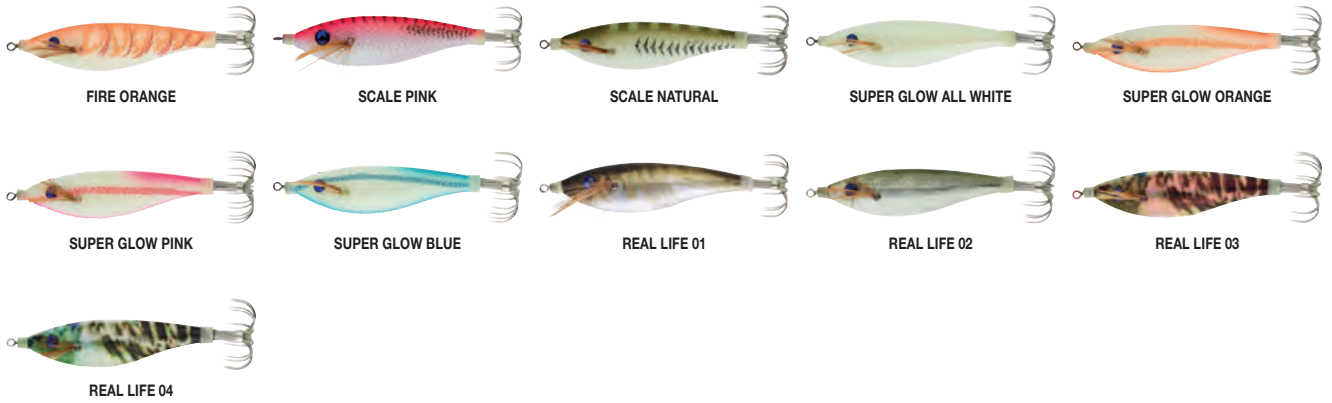

**SUNSQUID BIG MAMMA FLOATING LARGE BASKET**

Designed for fishing cuttlefish and squid on diversion rigs (drop shot, tatak), Big Mamma floating jigs have a phosphorescent body covered with an ultra-resistant iridescent fabric. Equipped with rattling balls, the Big Mamma are real cephalopod magnets! The large basket (oversized grapple) allows effective hooking and limits stalls. 1 size available: Length: 70mm - Weight: 10g