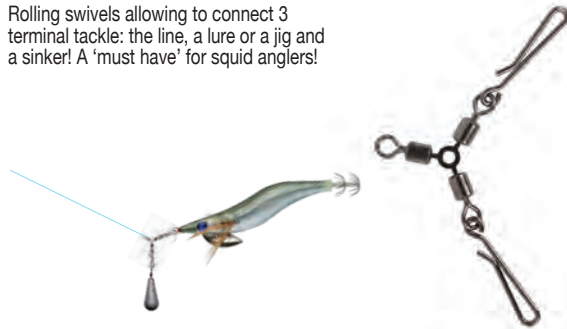

### ROLLING SWIVEL THREE WAY

Rolling swivels allowing to connect 3 terminal tackle: the line, a lure or a jig and a sinker! A 'must have' for squid anglers!

CODE	DESCRIPTION	BARCODE	TRADE P.	RRP	MOQ
STSAM1103N810KG	ROLLING THREE WAY W/ SNAP ST-S-1019 N8 10KG X4	3 352210 713452	1,90€	2,30€	5