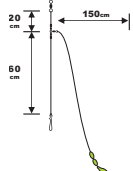

CODE	DESCRIPTION	BARCODE	TRADE P.	RRP	MOQ
STSAK18381X150N4/0	SURFCASTING RIG RS COMPETITION SPECIAL GROS POISSON / FLUORO 1X150 N4/0 AVEC OCTOPUS	3 352210 668318	5,50€	5,90€	5

SURFCASTING RIG RS COMPETITION LONG DISTANCE SPECIAL / FLUORO

Special distance rigs, 1 long leader for beautiful fish - Bait: all coastal worms, small shells and small cephalopods - Advice: Use a pyramid lead or a disengageable grapple from 150g to 170g - Length 130cm - Main line 60/100 - leaders: 35/100 - 1 fluorocarbon leader of 120cm - Hook N ° 1/0