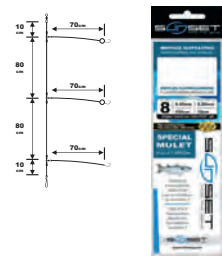

SURFCASTING RIG RS COMPETITION MULET SPECIAL / FLUORO

Special mullet rigs and fine harbour/ estuary fishing - Bait: 1 to 3 half-hard worms per hook threaded with a needle - Advice: Use a sinker between 60 and 100g to ensure not to spook the fish - Length 180cm - Main line 40/100 - leaders: 20/100 - 3 fluorocarbon leaders of 70cm - Hook N° 8

CODE	DESCRIPTION	BARCODE	TRADE P.	RRP	MOQ
STSAK18353X70N8	SURFCASTING RIG RS COMPETITION SPECIAL MULET / FLUORO 3X70 N8	3 352210 668288	5,60€	5,90€	5

SURFCASTING RIG RS COMPETITION WHITING SPECIAL / FLUORO

Rig: special winter fish (whiting, dab, etc.) - Bait: coastal worms, small shellfish, mackerel or sardine florets - Advice: use a 120g to 150g disengageable sinker - Length 100cm - Main line 50/100 - Stacks: 35/100 - 3 fluorocarbon stacks of 35cm - Hook N°2