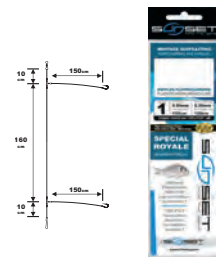

SURFCASTING RIG RS COMPETITION ROYAL SEA BREAM SPECIAL / FLUORO

Rig: special for sea bream and sparidae fishing - Baits: all coastal worms, small shellfish, crabs and bibis - Advice: Use a 120 to 150g sinker to ensure the self-hooking of large pieces - Length 180cm - Body of line 50/100 - Stacks: 35/100 - 2 stacks in fluorocarbon of 150cm - Hook N°1