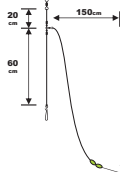

CODE	DESCRIPTION	BARCODE	TRADE P.	RRP	MOQ
STSAK18371X150N2/0	SURFCASTING RIG RS COMPETITION SPECIAL GROS POISSON / FLUORO 1X150 N2/0	3 352210 668301	5,10€	5,50€	5

SURFCASTING RIG RS COMPETITION BIG FISH SPECIAL / FLUORO + OCTOPUS

Special trophy fish - Bait: whole squid, cuttlefish slice - Advice: Use a 150g detachable sinker or a 170g to 200g pyramid sinker to avoid drifting - Length 80 + 150cm - Main line 60/100 - leaders: 50/100 - 1 fluorocarbon stack of 150cm - Hook N ° 4/0