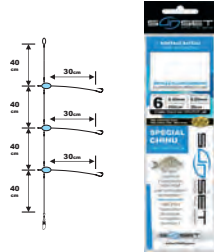

CODE	DESCRIPTION	BARCODE	TRADE P.	RRP	MOQ
STSAK18253X30N6	BOAT RIG RS COMPETITION CHINU SPECIAL / FLUORO 3X30 N6	3 352210 668127	4,80€	5,20€	5
STSAK18253X30N4	BOAT RIG RS COMPETITION CHINU SPECIAL / FLUORO 3X30 N4	3 352210 668134	4,80€	5,20€	5
STSAK18253X30N2	BOAT RIG RS COMPETITION CHINU SPECIAL / FLUORO 3X30 N2	3 352210 668141	4,80€	5,20€	5
STSAK18253X30N1	BOAT RIG RS COMPETITION CHINU SPECIAL / FLUORO 3X30 N1	3 352210 668158	4,80€	5,20€	5
STSAK18253X30N1/0	BOAT RIG RS COMPETITION CHINU SPECIAL / FLUORO 3X30 N1/0	3 352210 668165	4,80€	5,20€	5

BOAT RIG RS COMPETITION ROCKFISH SPECIAL / FLUORO

Sea rigs specially designed for rock fish, scorpion fish, sea bass... - Baits: worms, squid strip - Advice: use a coloured egg lead (white, yellow ...) of 60g to 200g depending on the depth and current - Length 65cm - 3 fluorocarbon leaders of 18cm - Available in hooks N° 10 and 8